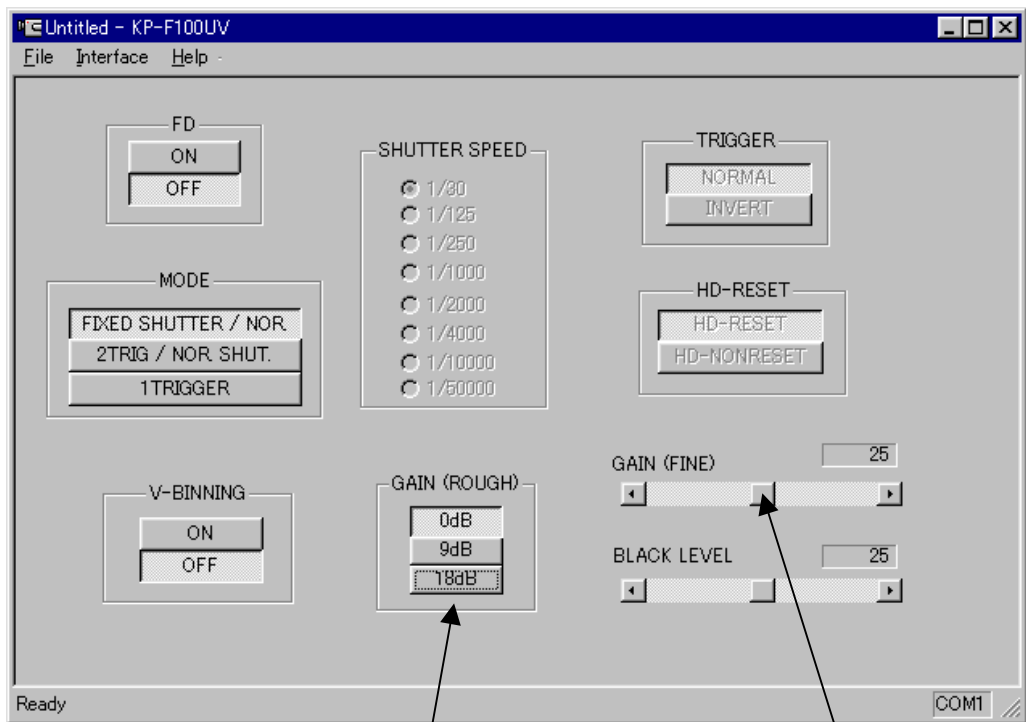

# KP-F100UV REMOTE CONTROL

(ROUGH) MAX GAIN 18dB  
Factory setting is 18dB

(FINE) MAX GAIN 6dB(50)  
Factory setting is 0dB(25)

GAIN	FINE GAIN	ROUGH GAIN	
0dB	25	0dB	NOMAL GAIN
6 dB	50	0dB	
9 dB	25	9 dB	
18 dB	25	18 dB	Factory setting
24 dB	50	18 dB	MAX GAIN